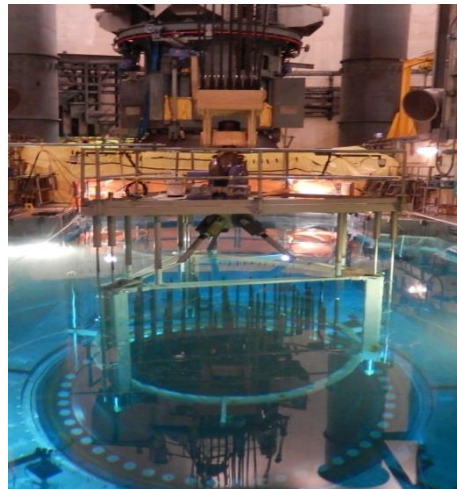

Peace of Mind

The same level of rigorous procedural and programmatic BWR refueling outage planning, training, and execution will ensure GEH PWR Services operational excellence in the areas of Safety, ALARA, FME, Quality and schedule adherence. Additionally, in emergent situations, GEH provides world class Engineering and Project Management 24/7 365 days a year.

Application of 40 years' worth of proven nuclear processes for BWRs, along with a fresh perspective on PWR services will ensure success.

Reduced Risk

GEH places the highest value in working collaboratively with customers to accurately define and schedule scope activities in order to ensure that what is planned and scheduled is executed without deviation. We understand the value of accurate outage planning and take pride in satisfying each customer's unique budgetary and operational requirements.

Key Benefits

- **Responsiveness**
  Superior responsiveness to emergent situations
- **24/7 Customer Service**
  Technical and project management assistance available around the clock
- **Cost and Schedule Accuracy**
  Ensures that contracted scope is on schedule and on budget
- **Flexibility**
  Your goals are our goals. Safety, Dose, FME, and schedule execution are our priorities
- **Reduced risk**
  Collaborative risk mitigation process designed to identify and communicate all project risks

Take advantage of the flexibility and efficiency of GEH PWR services to support your operations today.

For more information contact your GE Hitachi Nuclear Energy Sales representative or visit us at nuclear.gepower.com/pwr-services